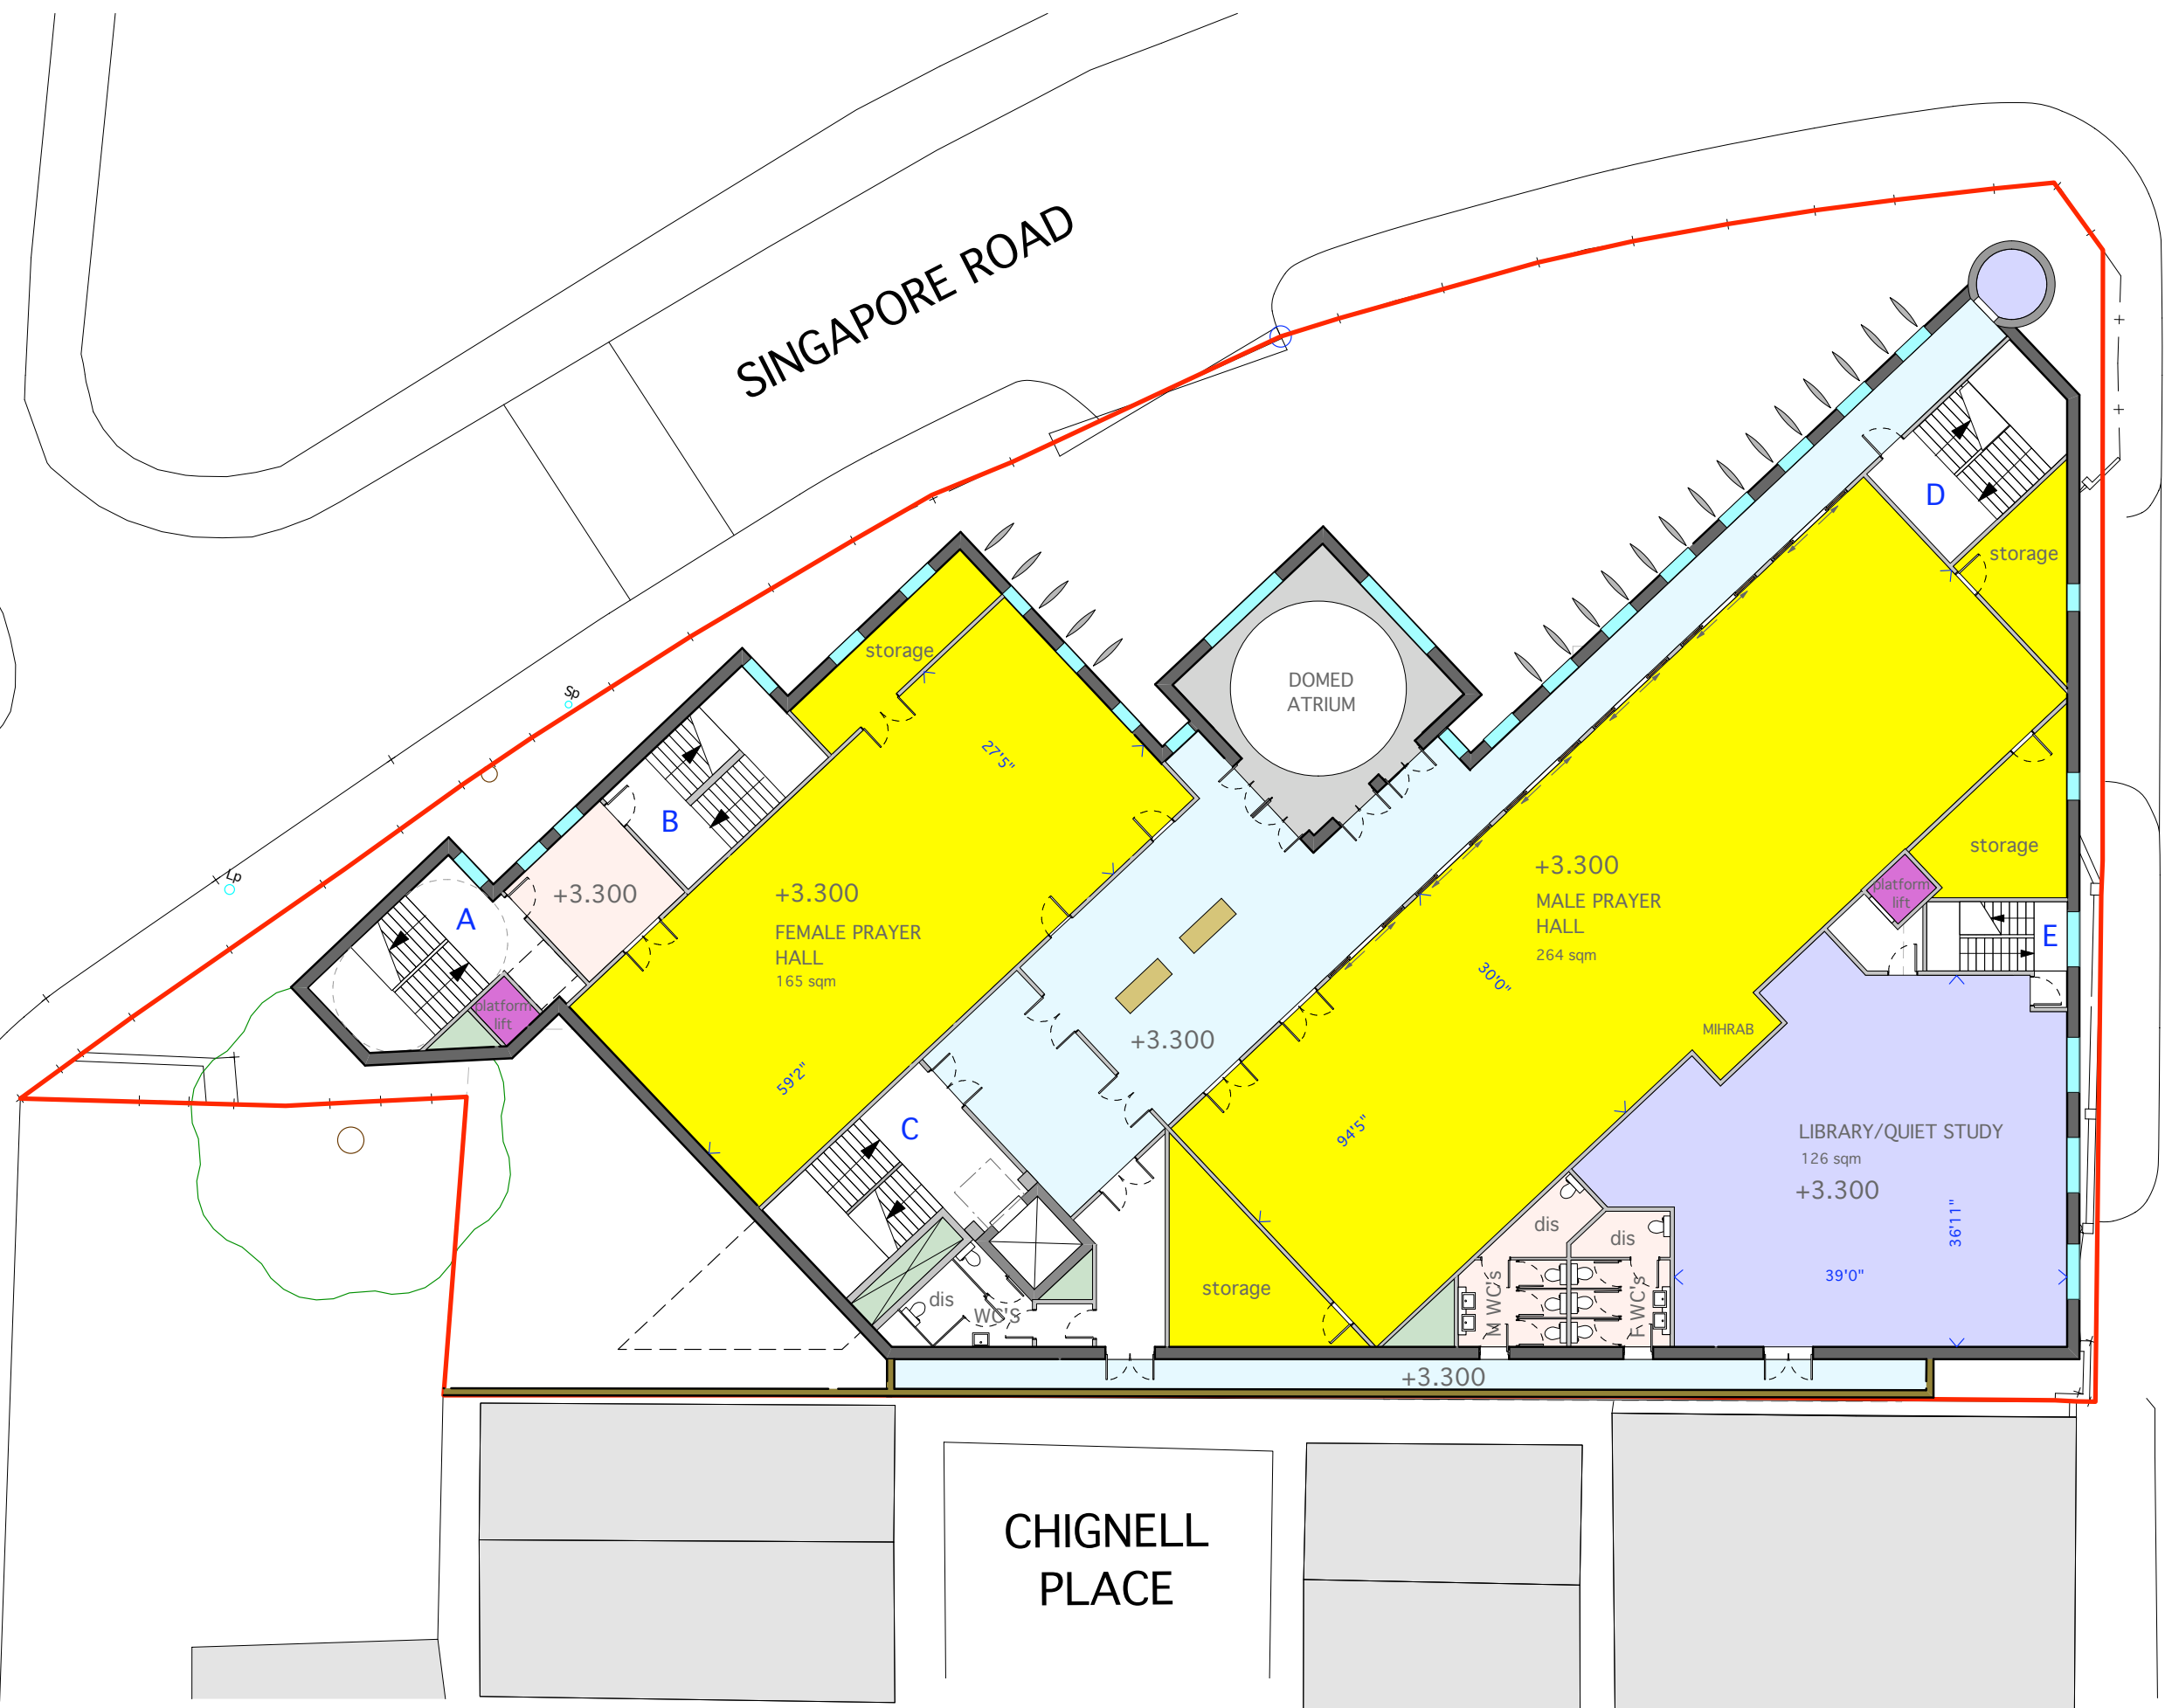

SINGAPORE ROAD

BROWNLOW ROAD

WALSINGHAM ROAD

CHIGNELL PLACE

PAD

Islamic Centre and Mosque
West Ealing London W13 0SQ

SCHEME DESIGN

FIRST FLOOR PLAN

SCALE 1:200

5009/A1/11